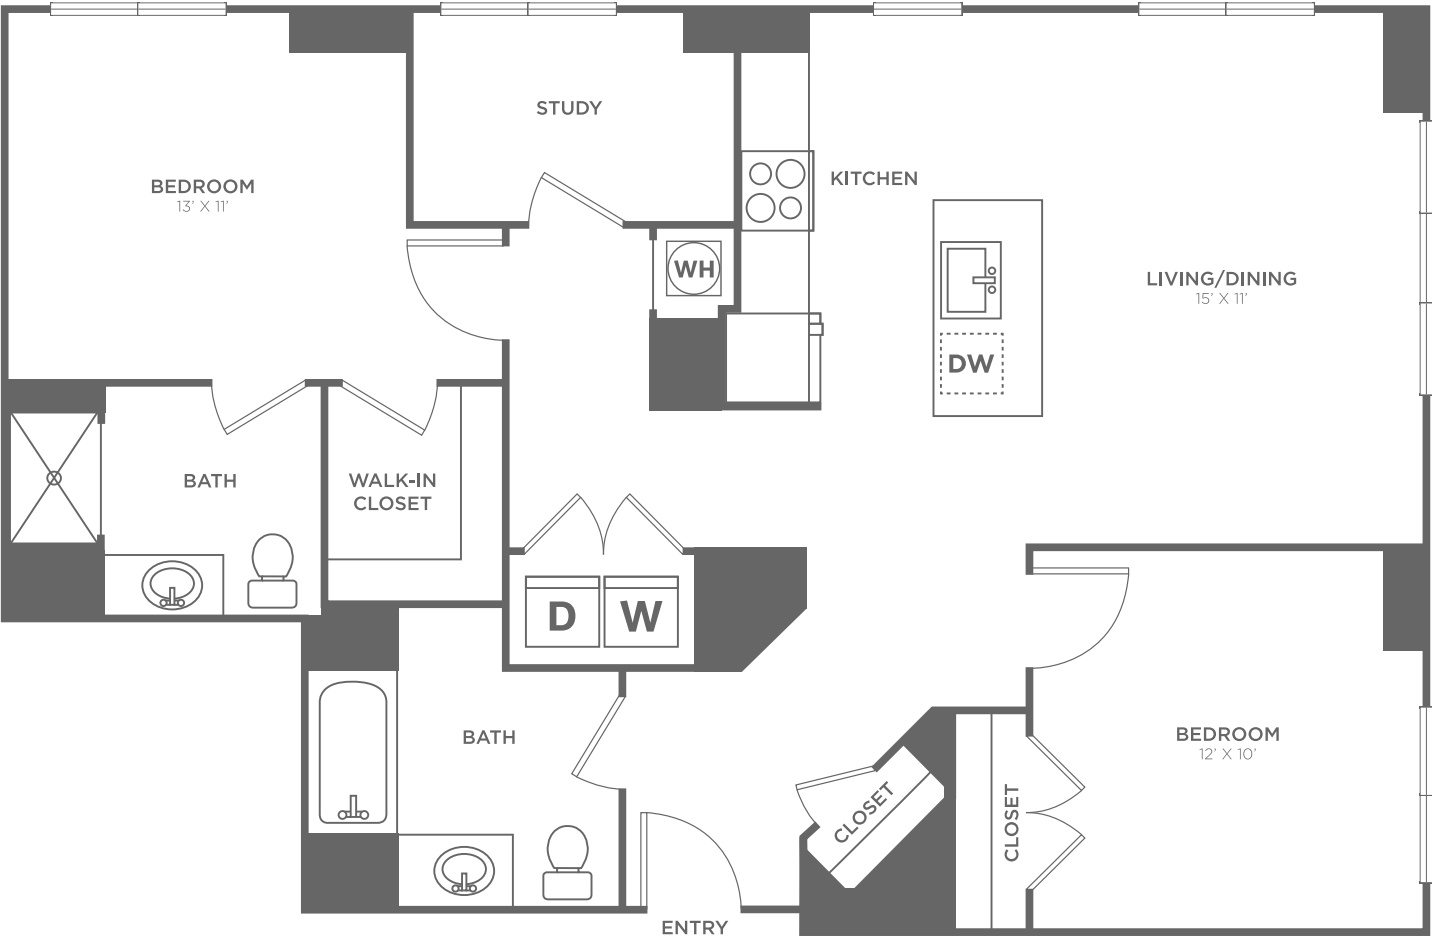

THE WASHINGTONS

HAWTHORN EAST

2 BED / 2 BATH / 1243 SQ. FT.

2 WASHINGTON STREET | MELROSE, MA 02176
781-819-3090 | thewashingtons@greystar.com | LiveTheWashingtons.com

Floorplans are artist's rendering. All dimensions are approximate. Actual product and specifications may vary in dimension or detail. Not all features are available in every apartment. Prices and availability are subject to change. Please see a representative for details.